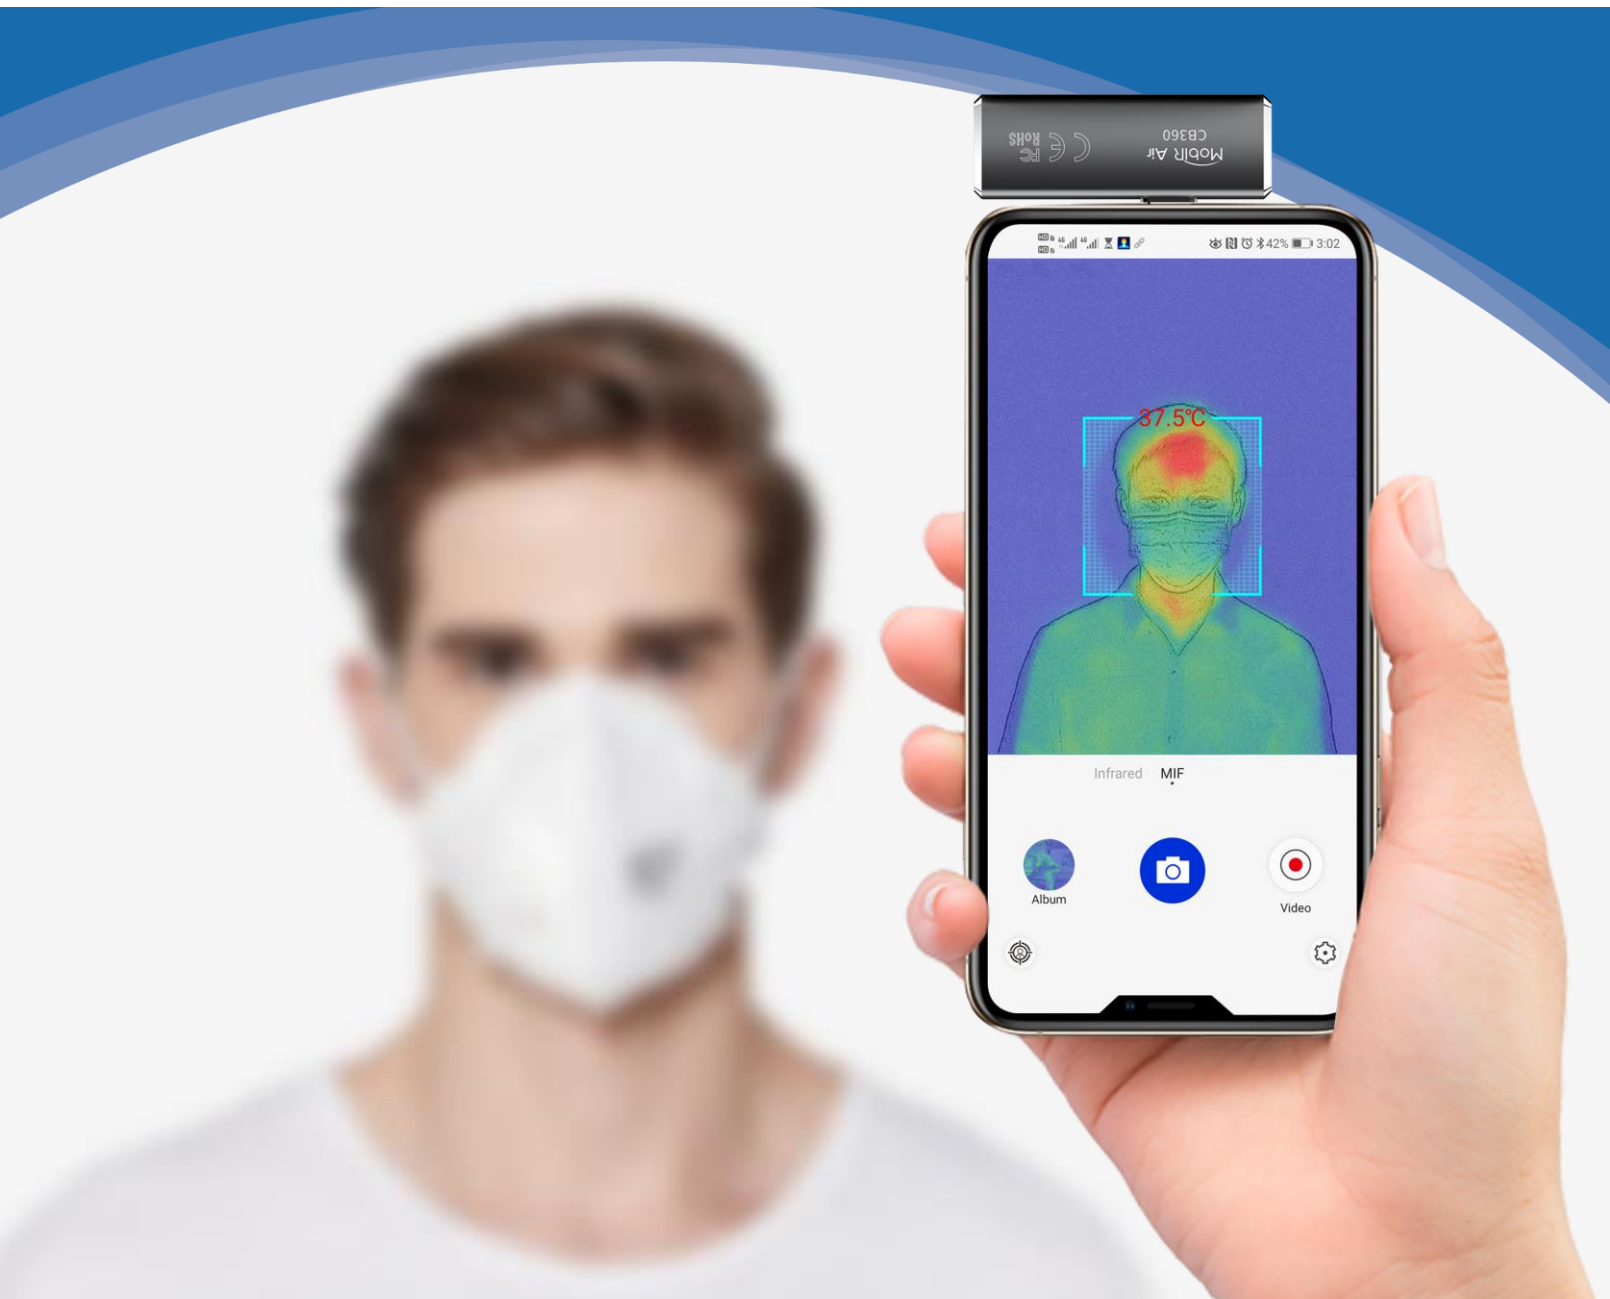

<https://guide.nt-rt.ru> || ged@nt-rt.ru

CB360 Fever Scanner for Smartphone

GUIDE MobIR Air CB360 Fever Scanner is a simple, efficient and affordable thermal imaging camera to turn your smartphone into a temperature detector instantly. MobIR Air CB360 can detect the human temperature from 1.2 meters away and automatically sound an alarm while identifying the elevated temperature, which helps deliver efficient and accurate temperature screening and make us safer at public area.

Product Features

- ✓ **Safe:** temperature screening from 1.2 meters away, ensure social distance and avoid cross-infection
- ✓ **Efficient:** scan and show the temperature instantly
- ✓ **Simple:** plug and play, easy to use
- ✓ **Automatic:** Sound an alarm and capture an image while identifying the elevated temperature
- ✓ **Imaging enhancement:** GUIDE's Unique MIF (Multi-spectral Imaging Fusion) technology, enhance the thermal image by the camera of smartphone
- ✓ Image data can be reported and shared by social media