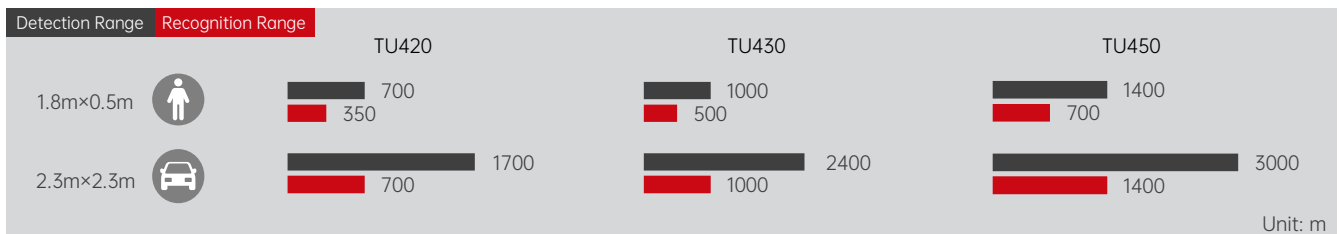

Model	TU420	TU430	TU450
Detector			
Detector Type	400×300@17μm, VOx		
Spectral	8μm ~ 14μm		
NETD	≤50mk		
Lens			
Focal Length	25mm	35mm	50mm
Focusing	Manual		
FOV	15.49°×11.65°	11.1°×8.33°	7.78°×5.84°
Display			
Display Screen	Full-color 0.39"OLED screen, 1024×768		
Eyepiece	Pupil distance of eyepiece 48mm, Eyepiece magnification 14×		
Magnification	1.6×~6.4×	2.3×~9.2×	3.2×~12.8×
Imaging			
Frame Rate	50Hz		
Digital Zoom	1×~4× smooth zoom		
Scene Modes	Enhance, highlight, natural		
Color Palettes	White hot, black hot, customized red hot, green hot, blue heat		
Picture-in-picture	on/off, the position is adjustable		
Functions			
Wi-Fi/APP	Support Wi-Fi to share pictures and videos, connect to APP (IOS & Android) to control the device remotely		
Compensation Modes	Scene compensation, shutter compensation, automatic compensation		
Zero Calibration	50m/100m/200m/300m/500m		
Gun Type Selection	10 sets of zero calibration configurations can be saved, no need to recalibrate for different instruments		
Reticle	10 reticle styles, 6 colors, 10 levels of brightness		
Others	Photo taking, video recording, hotspot tracking, Stadiametric rangefinder		
Power Supply			
Battery Type	1× internal Battery + 1× external battery, rechargeable, change external battery without power cut off		
Battery Operating Time	Battery continuous working time ≥ 10hrs		
Interface			
USB	Type-C, It can supply external power and charge, and can read the data of memory card		
Video Interface	Micro HDMI		
Environmental Characteristics			
Operating Temperature	-30 °C ~ 50 °C (External power supply is required below -20°C)		
Storage Temperature	-45°C~70°C		
Humidity	Working and storage 10% ~ 95%, non condensing		
Shock	500G/1ms		
Vibration	10Hz ~ 150Hz ~ 10Hz 0.15mm IEC60068-2-6		
IP level	IP67		
Certificate	RoHS, CE, FCC, EAC, UN38.3 (Battery certificate)		
Physical Characteristics			
Internal Storage	16G		
Weight (excl battery)	930g	940g	950g
Dimensions (excl eye mask)	367×107×69mm	367×107×69mm	377×107×69mm
Package Contents			
Standard	Thermal Imaging Rifle Scope, TYPE-C Data Cable, Lens Cover, Adapter, Battery, Charger, Micro HDMI Video Cable, Eye Mask, Picatinny Tube Clip×2, Quick Start Guide		
Optional	Battery, Remote Control		

Архангельск (8182)63-90-72
Астана (7172)727-132
Астрахань (8512)99-46-04
Барнаул (3852)73-04-60
Белгород (4722)40-23-64
Брянск (4832)59-03-52
Владивосток (423)249-28-31
Волгоград (844)278-03-48
Вологда (8172)26-41-59
Воронеж (473)204-51-73
Екатеринбург (343)384-55-89
Иваново (4932)77-34-06

Ижевск (3412)26-03-58
Иркутск (395)279-98-46
Казань (843)206-01-48
Калининград (4012)72-03-81
Калуга (4842)92-23-67
Кемерово (3842)65-04-62
Киров (8332)68-02-04
Краснодар (861)203-40-90
Красноярск (391)204-63-61
Курск (4712)77-13-04
Липецк (4742)52-20-81
Киргизия (996)312-96-26-47

Магнитогорск (3519)55-03-13
Москва (495)268-04-70
Мурманск (8152)59-64-93
Набережные Челны (8552)20-53-41
Нижний Новгород (831)429-08-12
Новокузнецк (3843)20-46-81
Новосибирск (383)227-86-73
Омск (3812)21-46-40
Орел (4862)44-53-42
Оренбург (3532)37-68-04
Пенза (8412)22-31-16
Россия (495)268-04-70

Пермь (342)205-81-47
Ростов-на-Дону (863)308-18-15
Рязань (4912)46-61-64
Самара (846)206-03-16
Санкт-Петербург (812)309-46-40
Саратов (845)249-38-78
Севастополь (8692)22-31-93
Симферополь (3652)67-13-56
Смоленск (4812)29-41-54
Сочи (862)225-72-31
Ставрополь (8652)20-65-13
Казахстан (772)734-952-31

Сургут (3462)77-98-35
Тверь (4822)63-31-35
Томск (3822)98-41-53
Тула (4872)74-02-29
Тюмень (3452)66-21-18
Ульяновск (8422)24-23-59
Уфа (347)229-48-12
Хабаровск (4212)92-98-04
Челябинск (351)202-03-61
Череповец (8202)49-02-64
Ярославль (4852)69-52-93