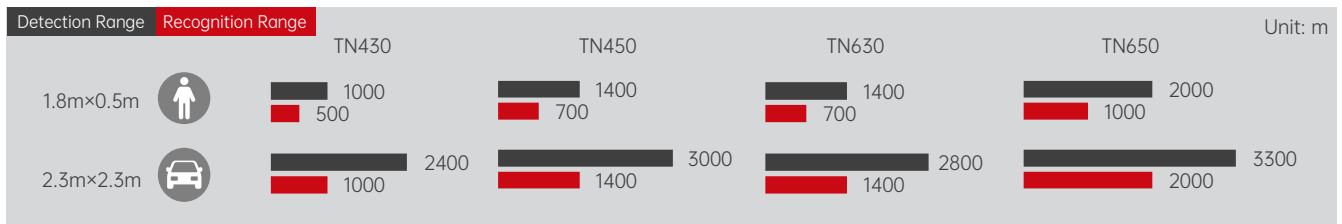

Model	TN430	TN450	TN630	TN650
Detector				
Detector Type	400×300 @17μm, VOx		640×480@12μm, VOx	
Spectral	8μm ~ 14μm			
NETD	≤50mk			
Lens				
Focal Length	35mm/F1.2	50mm/F1.2	35mm/F1.2	50mm/F1.2
FOV	11.1°×8.3°	7.8°×5.8°	12.5°×9.5°	8.8°×6.6°
Focusing	Manual Focus			
Display				
Screen	Full-color 0.39'OLED Screen ×2, 1024×768			
Eyepiece	Exit pupil distance 16.4mm, Adjustable diopter -4~ + 2, Adjustable interpupillary distance between 60mm~70mm			
Magnification	2.3X~9.2X	3.2X~12.8X	2.0X~16X	2.8X~22.4X
Imaging				
Frame Rate	50Hz			
Digital Zoom	1X~4X (Smooth zoom)		1X~8X (Smooth zoom)	
Color Palettes	White Hot, Black Hot, Customized red hot, Blue Hot, Red Hot, Green hot			
Scenes Modes	Enhanced, Highlight, Natural			
Picture-in-picture	Picture-in-picture enlarged image is displayed on the upper left, upper middle or upper right			
Functions				
Photo	✓	✓	✓	✓
Video	✓	✓	✓	✓
Hotspot Tracking	✓	✓	✓	✓
Laser Designating	Red Yellow Green			
Laser Ranging	Single ranging or continuous ranging			
Wi-Fi/APP	Wi-Fi share photo and video, also can controlled by app (IOS & Android)			
Compensation Modes	Auto Compensation / Shutter Compensation / Scene Compensation			
Other	Smooth Magnification, Image Enhancement, Brightness and contrast of image are adjustable, GPS, Compass, Gyroscope, Bluetooth, etc			
Power Supply				
Battery Type	Removable Standard 18650 Li-ion battery x2			
Working Time	≥6h			
Interface				
USB	TYPE C (USB 2.0 standard) for charging, Data transmission			
Video Output	Micro HDMI			
Tripod Interface	Inch 1/4-20			
Memory Card	Built-in 16GB SD card, Max. support 128G			
Environmental Characteristics				
Operating Temperature	-10°C ~ 50°C			
Storage Temperature	-30°C ~ 60°C			
Encapsulation	IP66, 1-meter drop test			
Certificate	UN38.3 (Battery certificate), RoHS, CE, FCC, EAC			
Weight & Dimensions				
Weight	860g	880g	860g	880g
Dimensions	162mm×146mm×70mm			
Package Contents				
Standard	Power adapter, Type-C USB cable, Micro HDMI cable, Lens cover, Wrist strap, Removable shading eye blinders x2, Portable package, Quick Start Guide			
Optional	Hand shank, Picatinny rail			

Архангельск (8182)63-90-72
Астана (7172)727-132
Астрахань (8512)99-46-04
Барнаул (3852)73-04-60
Белгород (4722)40-23-64
Брянск (4832)59-03-52
Владивосток (423)249-28-31
Волгоград (844)278-03-48
Вологда (8172)26-41-59
Воронеж (473)204-51-73
Екатеринбург (343)384-55-89
Иваново (4932)77-34-06

Ижевск (3412)26-03-58
Иркутск (395)279-98-46
Казань (843)206-01-48
Калининград (4012)72-03-81
Калуга (4842)92-23-67
Кемерово (3842)65-04-62
Киров (8332)68-02-04
Краснодар (861)203-40-90
Красноярск (391)204-63-61
Курск (4712)77-13-04
Липецк (4742)52-20-81
Киргизия (996)312-96-26-47

Магнитогорск (3519)55-03-13
Москва (495)268-04-70
Мурманск (8152)59-64-93
Набережные Челны (8552)20-53-41
Нижний Новгород (831)429-08-12
Новокузнецк (3843)20-46-81
Новосибирск (383)227-86-73
Омск (3812)21-46-40
Орел (4862)44-53-42
Оренбург (3532)37-68-04
Пенза (8412)22-31-16
Россия (495)268-04-70

Пермь (342)205-81-47
Ростов-на-Дону (863)308-18-15
Рязань (4912)46-61-64
Самара (846)206-03-16
Санкт-Петербург (812)309-46-40
Саратов (845)249-38-78
Севастополь (8692)22-31-93
Симферополь (3652)67-13-56
Смоленск (4812)29-41-54
Сочи (862)225-72-31
Ставрополь (8652)20-65-13
Казахстан (772)734-952-31

Сургут (3462)77-98-35
Тверь (4822)63-31-35
Томск (3822)98-41-53
Тула (4872)74-02-29
Тюмень (3452)66-21-18
Ульяновск (8422)24-23-59
Уфа (347)229-48-12
Хабаровск (4212)92-98-04
Челябинск (351)202-03-61
Череповец (8202)49-02-64
Ярославль (4852)69-52-93